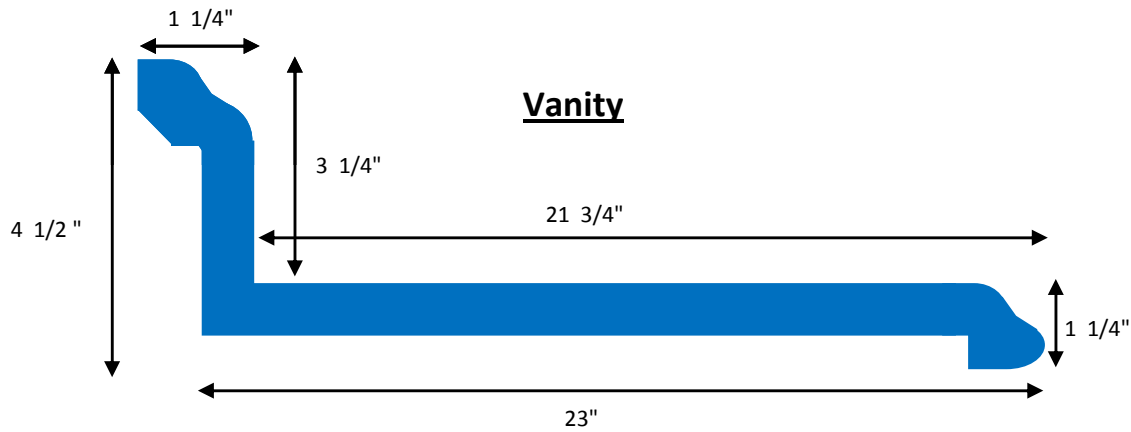

## Countertop Specifications Ogee Edge

Bar tops available in 27 and 36 inch only