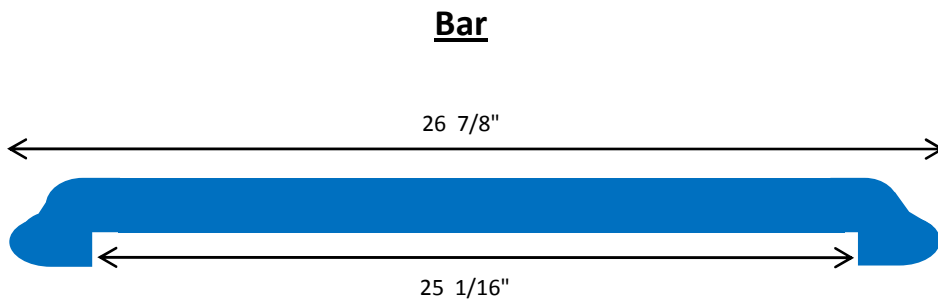

## Countertop Specifications Ogee Edge

Bar tops available in 27 and 36 inch only