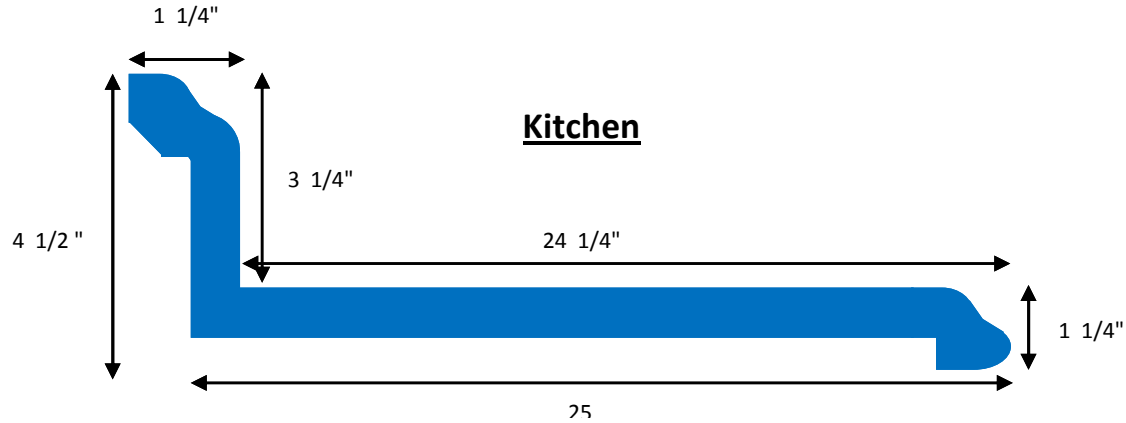

## Countertop Specifications Ogee Edge

Bar tops available in 27 and 36 inch only