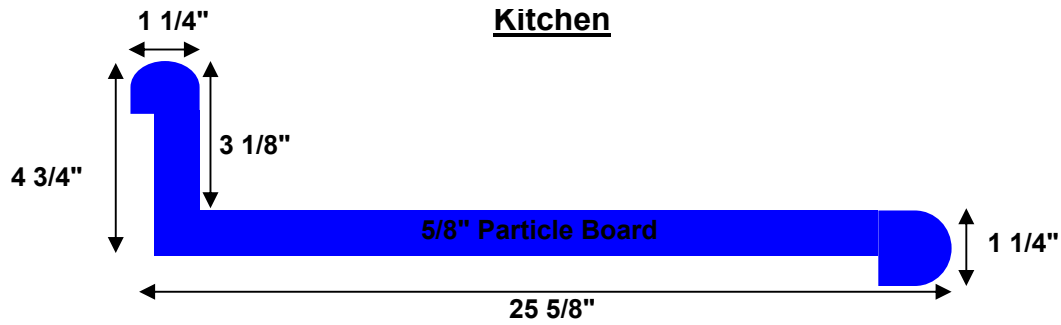

Countertop Specifications

Bar tops also available in 11 1/2", 16", 33", 36", 39" and 42"