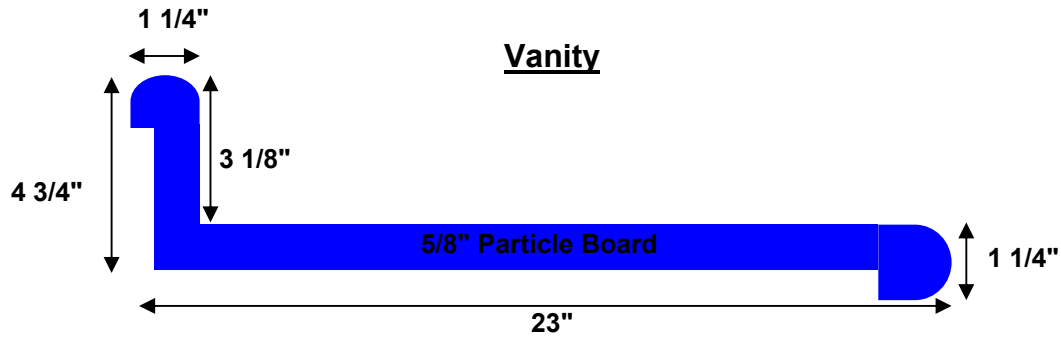

Countertop Specifications

Bar tops also available in 11 1/2", 16", 33", 36", 39" and 42"