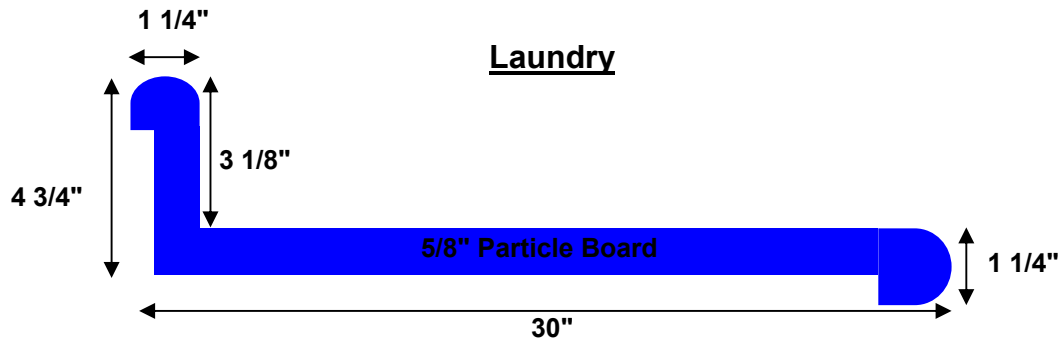

Countertop Specifications

Bar tops also available in 11 1/2", 16", 33", 36", 39" and 42"